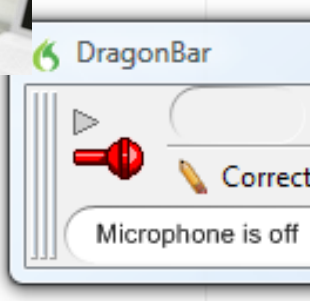

New Start-Stop® Drag'N Mute

Total Control of Dragon's Microphone with a Foot Pedal!

Reliable, Heavy-Duty USB Pedal with extra-long 10-foot cord

Works with any Windows PC (XP, Vista) running Dragon (Plug 'N Play).