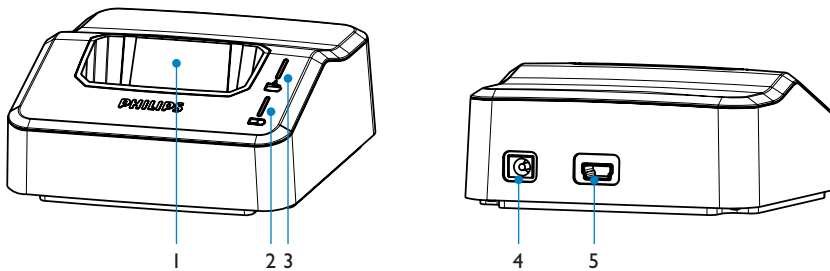

Technical specifications

Connectivity

- **Docking connector:** 8-pin male
- **PC connector:** Mini-USB female
- **DC in:** 6 V

Green Specifications

- Compliant to 2002/95/EC (RoHS)
- Lead-free soldered product

Convenience

- **Green LED:** indicates that the Digital Pocket Memo batteries are recharging
- **Yellow LED:** indicates that dictation files are being transferred

Operation conditions

- **Temperature:** 5° - 45° Celsius / 41° - 113° Fahrenheit
- **Humidity:** 10 % - 90 %

Dimensions

- **Product dimensions (W x D x H):** 78 x 78 x 35 mm / 3.07 x 3.07 x 1.38 inches
- **Net weight:** 135 g / 4.8 oz

Power

- **Power supply:** 6 V DC / 850 mA
- **Power consumption:** 800 mA max.

Compatibility

- Digital Pocket Memo 9600 series

Package contents

- Docking Station 9120
- Power supply
- USB cable
- User manual

Accessories

- Philips power supply
- USB cable

Product highlights

Simplify your dictation workflow

Just dock your Digital Pocket Memo to the USB Docking Station and enjoy the easiest way to transfer your dictation files to the PC in seconds. At the same time, the USB Docking Station can be used to recharge the batteries of your Digital Pocket Memo to keep it always ready for use. Enjoy the freedom of hands-free dictating by placing your Digital Pocket Memo in the Docking Station. The file will be recorded directly onto your PC.

1. 1 Docking slot for the Digital Pocket Memo
2. 2 Green LED indicates that the Digital Pocket Memo batteries are recharging
3. 3 Yellow LED indicates that dictation files are being transferred from the Digital Pocket Memo to the PC
4. 4 Power supply socket
5. 5 Mini-USB socket for connection to the PC

Issue date 2007-02-19
Version 1.0

© 2007 Royal Philips. All rights reserved.

Specifications are subject to change without notice.
Trademarks are the property of Royal Philips or their respective owners.

www.philips.com/dictation