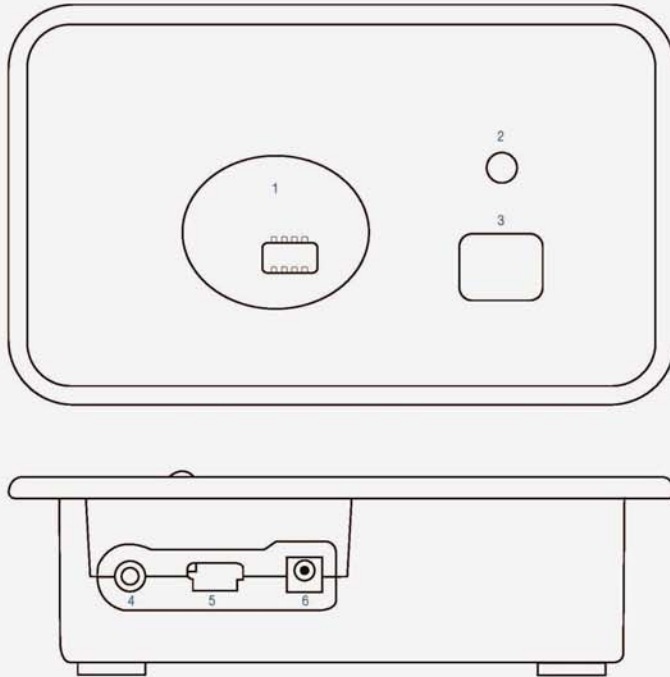

# Revolabs Solo™ Single Channel Solution

1. Microphone Charging Port
2. Power On LED
3. Link Button: Performs muting and pairing
4. Analog Audio Connector: Headset, External audio in and out
5. Digital USB Connector: Computer connection
6. Power Connector