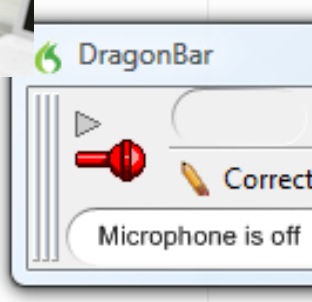

New Start-Stop® Drag'N Mute

Total Control of Dragon's Microphone with a Foot Pedal!

Reliable, Heavy-Duty USB Pedal with extra-long 8-foot cord.

Work with Windows XP, ME, 2000, Vista, 7, 8, and 10 running Dragon (Plug 'N Play).