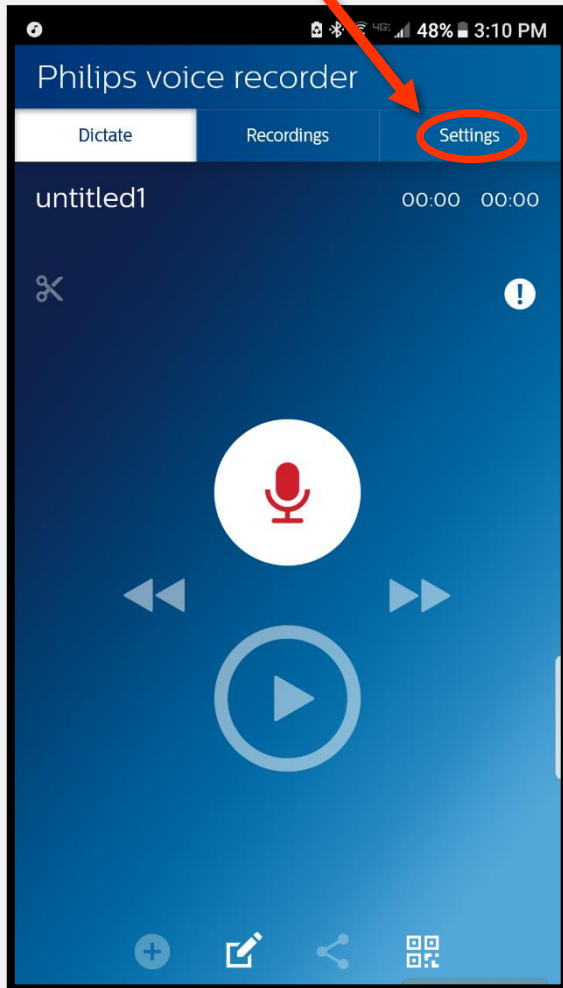

Sign-in Process For SpeechLive Integrated Products

Sign-in Process For SpeechLive Integrated Products

Smartphones

1. Launch app & tap settings

2. Tap sending options

3. Tap SpeechLive

4. Enter author's credentials