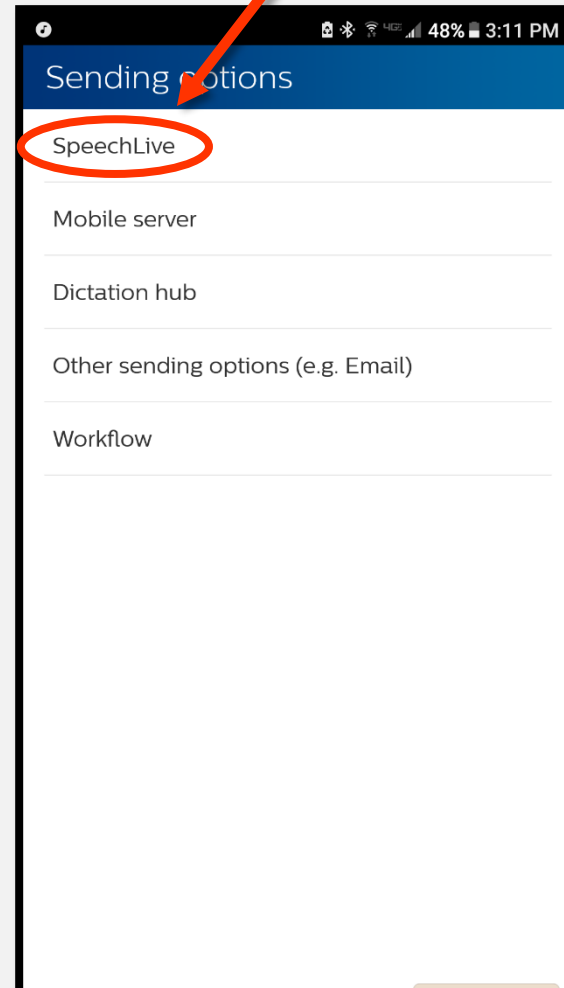

Sign-in Process For SpeechLive Integrated Products

Sign-in Process For SpeechLive Integrated Products

Smartphones

1. Launch app & tap settings

2. Tap sending options

3. Tap SpeechLive

4. Enter author's credentials