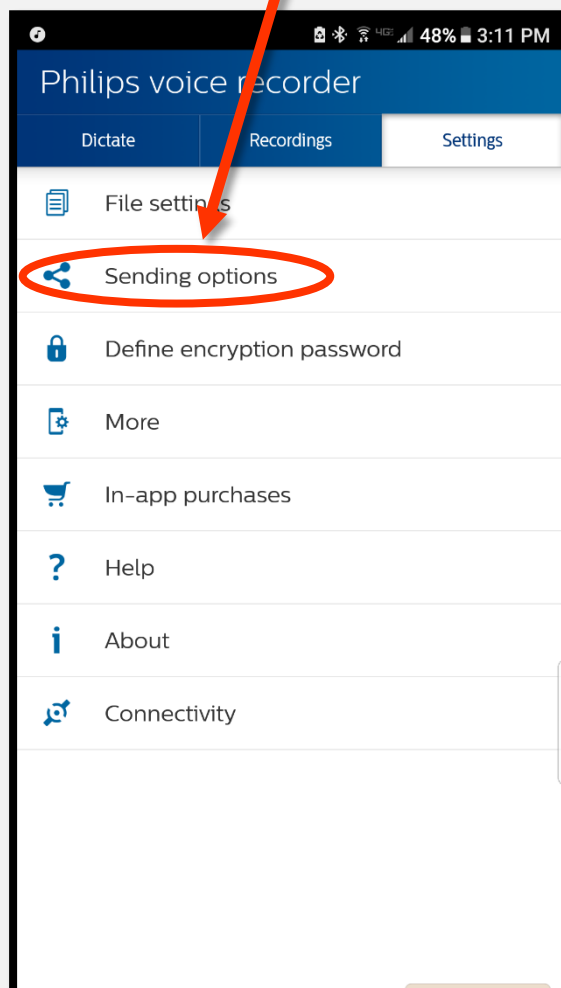

Sign-in Process For SpeechLive Integrated Products

Sign-in Process For SpeechLive Integrated Products

Smartphones

1. Launch app & tap settings

2. Tap sending options

3. Tap SpeechLive

4. Enter author's credentials