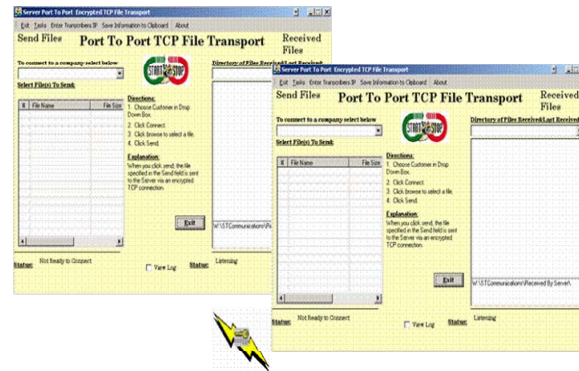

1) E-mail – Email provides a single interface for composing, sending and retrieving e-mail messages using SMTP (Simple Mail Transport Protocol) to directly connect to mail servers without additional software. Instead of using separate software such as MAPI programs like MS Outlook or NetScape to format, retrieve and send messages.

2) FTP Server - File Transport Protocol is supported for Secure Encrypted file and document transfers to FTP sites open to the Internet.

FTP “Drag & Drop” feature makes uploading & downloading simple.

3) PTP Server - Port to Port Secure Encrypted Transfer protocols are built in. Features include secure key exchange, direct connections, and extremely fast transfer times.