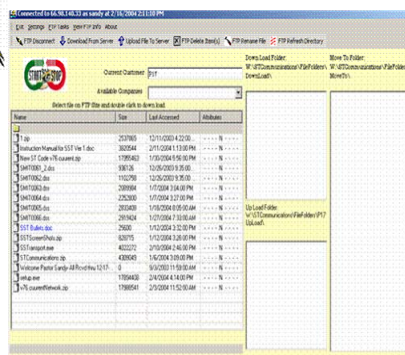

2) FTP Server - File Transport Protocol is supported for Secure Encrypted file and document transfers to FTP sites open to the Internet.

FTP “Drag & Drop” feature makes uploading & downloading simple.

3) PTP Server - Port to Port Secure Encrypted Transfer protocols are built in. Features include secure key exchange, direct connections, and extremely fast transfer times.