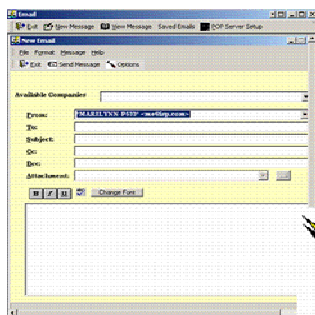

HTH Engineering, Inc. Presents....

Start Stop Transport System

Toll-Free Order Line: (USA 48 States) (866) 254-0714 FAX: (810) 821-6940 <http://www.StartStop.com>

Use the Start Stop Transport System to transfer your information via:

1) E-mail – Email provides a single interface for composing, sending and retrieving e-mail messages using SMTP (Simple Mail Transport Protocol) to directly connect to mail servers without additional software. Instead of using separate software such as MAPI programs like MS Outlook or NetScape to format, retrieve and send messages.

2) FTP Server - File Transport Protocol is supported for Secure Encrypted file and document transfers to FTP sites open to the Internet.

FTP “Drag & Drop” feature makes uploading & downloading simple.

3) PTP Server - Port to Port Secure Encrypted Transfer protocols are built in. Features include secure key exchange, direct connections, and extremely fast transfer times.

PTP Server completely logs incoming & outgoing transactions. Log is saved daily, and can be printed at any time!

Why HTH Engineering?

Simple. We stand by our quality products and work to ensure your satisfaction. We provide expert, friendly, and helpful Technical Support to assist you before, during and after the sale.

How to Order:

Order online using your credit card by visiting www.startstop.com/sst2.asp or call us Toll Free at (866) 254-0714 or locally at 727-939-8853